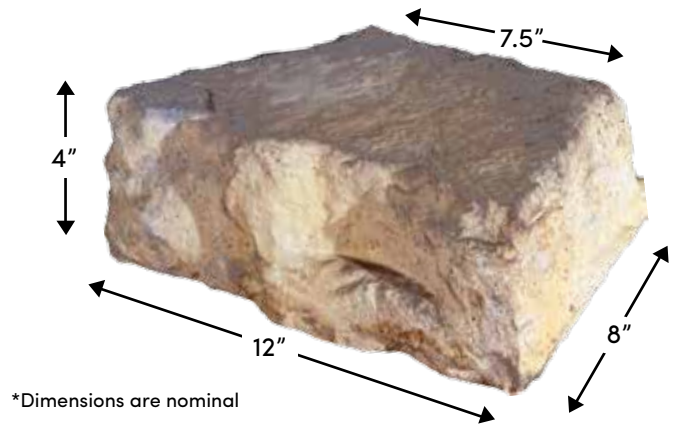

FEATURES

- Hand-hewn stone texture.
- Consistant dimensions.
- Perfect for retaining walls, freestanding walls, edging, columns and more.
- Natural stone texture on five sides.

DIMENSIONAL STRAIGHT BLOCK

DIMENSIONAL WEDGE BLOCK

DIMENSIONAL STRAIGHT PALLET

- 75 pieces / pallet
- 28# / piece
- 2100# / pallet

DIMENSIONAL WEDGE PALLET

- 100 pieces / pallet
- 20# / piece
- 2000# / pallet