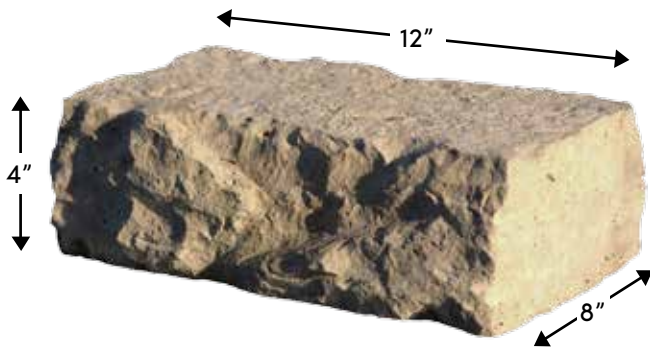

FEATURES

- Hand-hewn stone texture.
- Consistant dimensions.
- Perfect for retaining walls, freestanding walls, edging, columns and more.
- Natural stone texture on five sides.

DIMENSIONAL STRAIGHT BLOCK

DIMENSIONAL WEDGE BLOCK

DIMENSIONAL STRAIGHT PALLET

- 75 pieces / pallet
- 28# / piece
- 2100# / pallet

DIMENSIONAL WEDGE PALLET

- 100 pieces / pallet
- 20# / piece
- 2000# / pallet