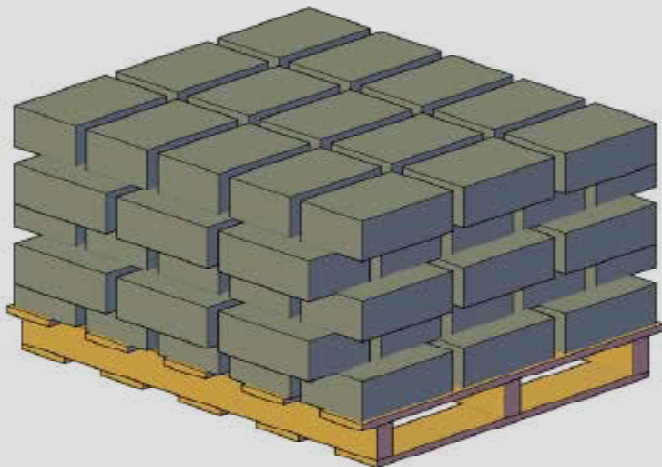

FEATURES

- Hand-hewn stone texture.
- Consistant dimensions.
- Perfect for retaining walls, freestanding walls, edging, columns and more.
- Natural stone texture on five sides.

DIMENSIONAL STRAIGHT BLOCK

DIMENSIONAL WEDGE BLOCK

DIMENSIONAL STRAIGHT PALLET

- 75 pieces / pallet
- 28# / piece
- 2100# / pallet

DIMENSIONAL WEDGE PALLET

- 100 pieces / pallet
- 20# / piece
- 2000# / pallet