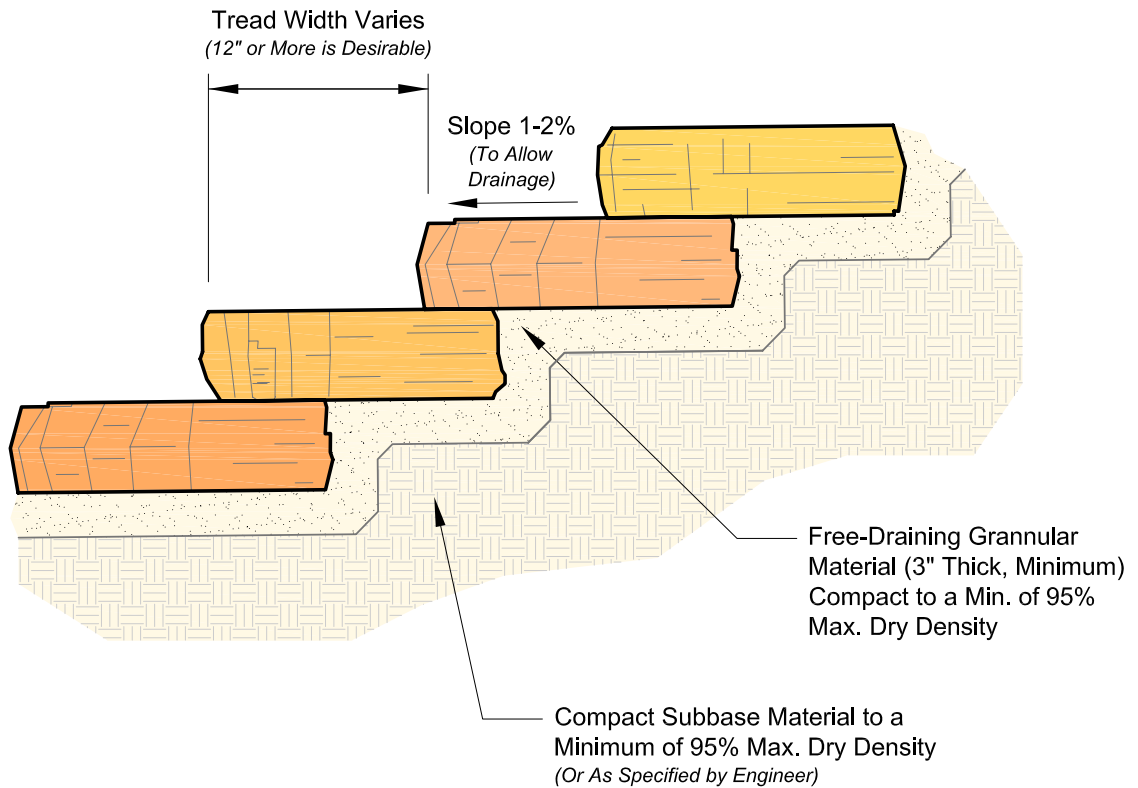

Colors may vary from colors shown • All Weights are approximate

Colors may vary from colors shown • All Weights are approximate

TYPICAL STEP INSTALLATION

(NO SCALE)

DRAWN BY: J. Johnson
APPROVED BY:
DATE: January 25, 2008

TITLE: TYPICAL ROSETTA HARDSCAPES STEP INSTALLATION
DRAWING FILE: Step Installation - Typical Section.dwg

ROSETTA
HARDSCAPES, LLC

05481 US 31 SOUTH CHARLEVOIX, MI 49720
877-777-6558 • 231-237-9656 Fax • www.discoverrosetta.com